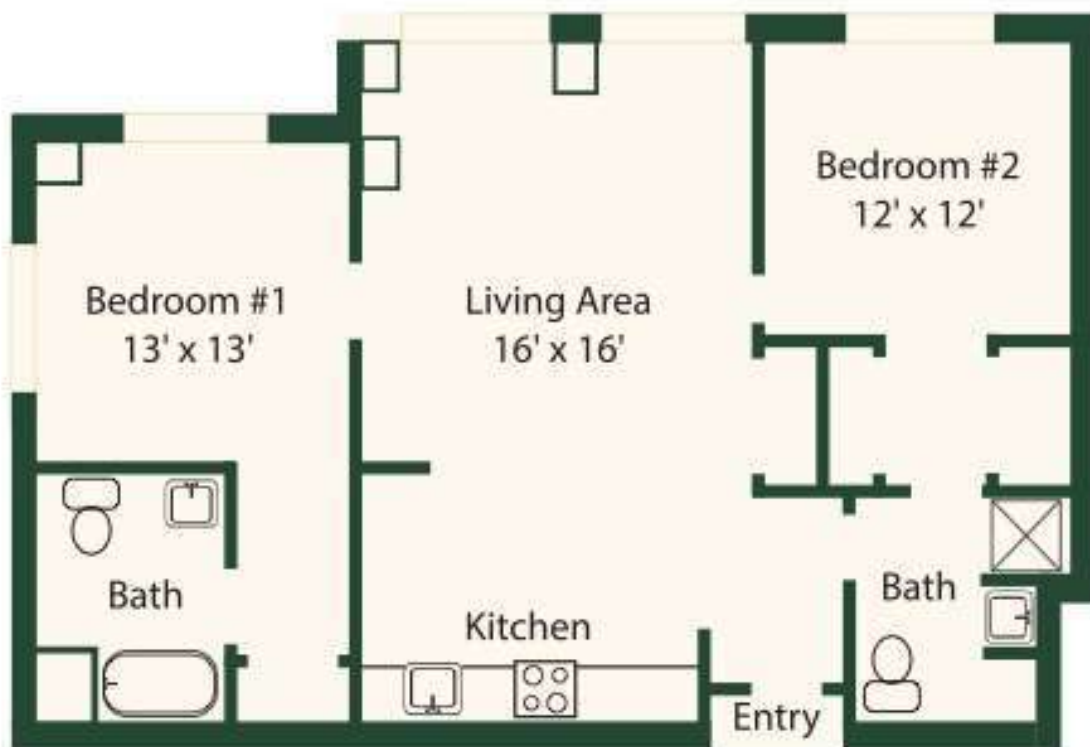

## The Monroe – 1 Bedroom

660 Sq. Ft.

*Square footage is approximate.*

**B** BENTLEY COMMONS  
AT PARAGON VILLAGE

*A Premier Senior Living Community*

# The Lincoln – 2 Bedroom

## Deluxe Studio

### 340 Sq. Ft.

*Square footage is approximate.*